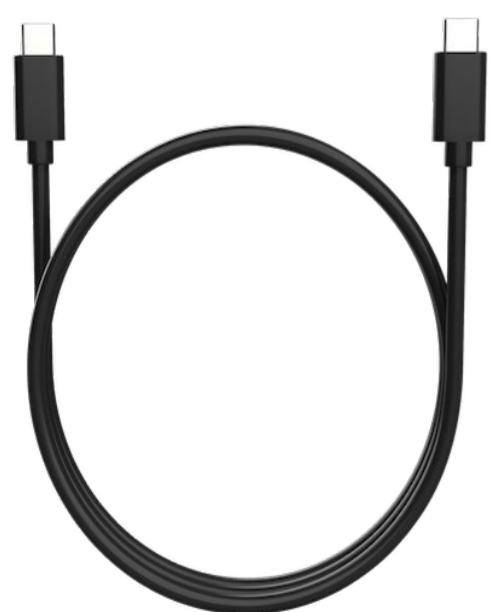

### Single-slot charger

SKU# CRD-TC1XTN28-2SC-01

Single-slot charge-only cradle

- Connects to 2-pin charge connectors on bottom of device.
- Will charge battery from 0 to 80% in less than 2 hours or 0 to 100% in less than 3.5 hours. Also charges a spare battery simultaneously.
- Supports device with or without rugged boot installed by removing cradle shim.
- Included Connector plate is pre-installed on bottom of cradle and can be used to join two or more cradles together.
- Sold separately: Power Supply [SKU# PWR-BGA12V50W0WW](#) and DC line cord [SKU# CBL-DC-388A1-01](#). Country-specific AC line cord (listed later in this document.)

### USB-C cable for charging

SKU# CBL-TC5X-USBC2A-01

USB-A to USB-C cable for charging

- Attaches to USB-C port on the bottom of the device.
- Can be used to charge the device via USB connections (PC, USB AC Wall Outlet adapter, USB Cigarette Lighter adapter).
- Cable length is 1m ( $\cong$  3.3 ft.).
- Will charge battery in device from 0 to 80% in less than 2 hours or 0 to 100% in less than 3.5 hours when using the wall-adapter 5V power supply or Cigarette Adapter.

### USB-C cable for charging

SKU# CBL-TN28USBC2C-01

USB-C to USB-C cable for charging

- Attaches to USB-C port on the bottom of the device.
- Typically used to charge device with China-only AC Wall Outlet USB-C Power Adapter [SKU# PWR-WUA5V15W0CN-02](#).
- Cable length is 1.2m ( $\cong$  4ft.).
- Will charge battery in device from 0 to 80% in less than 2 hours or 0 to 100% in less than 3.5 hours when using the wall-adapter 5V power supply.