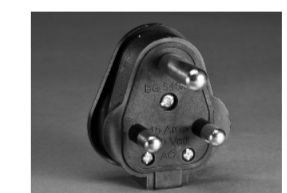

Power supply, cables, and adaptors

Country-specific AC line cords: grounded, 3-prong

SKU#	Country / region	Note
23844-00-00R	Mexico	7.5 feet long Commonly used with chargers mounted in server racks
50-16000-678R	Mexico	3 feet long
50-16000-221R	Mexico	6 feet long
50-16000-727R	Brazil	1.8 meters (6 feet) long
50-16000-680R	Argentina	1.8 meters (6 feet) long
50-16000-219R	Antigua, Bermuda, Burma, Channel Islands, Hong Kong, Iraq, Malaysia, Singapore	1.8 meters (6 feet) long
50-16000-257R	China	1.8 meters (6 feet) long
50-16000-220R	Abu Dhabi	1.8 meters (6 feet) long
50-16000-669R	India, S. Africa, Africa	1.8 meters (6 feet) long